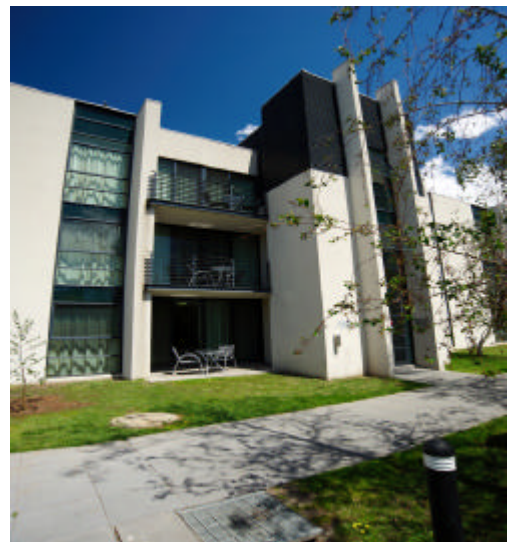

Quest Flemington serviced apartment accommodation offers two and three bedroom executive styled apartments (80-100sqm), with two bathrooms which feature fully equipped kitchen, private laundry facilities, separate lounge and dining areas allowing guests to relax in comfort and privacy “ a Home Away from Home”. We also have a tennis court on our premises with racquets and balls for use by guests at no charge, the outdoor swimming pool is a perfect haven in summer with sun lounges, tables and chairs by our barbecue area.

Our experienced staff have been working in the hospitality industry for many years and are committed to

Stay, Play and Donate

Location

Quest Flemington is 3.5 kms from Melbourne CBD in leafy Flemington surrounded by parks and gardens. Adjacent to the Flemington racecourse and the Melbourne showgrounds the Airport is 10kms and is readily accessible via the major road links. Transport via train or tram is at our doorstep. We are in an ideal location less than 1km from The State Hockey and Netball centre and Melbourne Zoo. Close to Etihad Stadium and the Melbourne Sports and Aquatic centre.